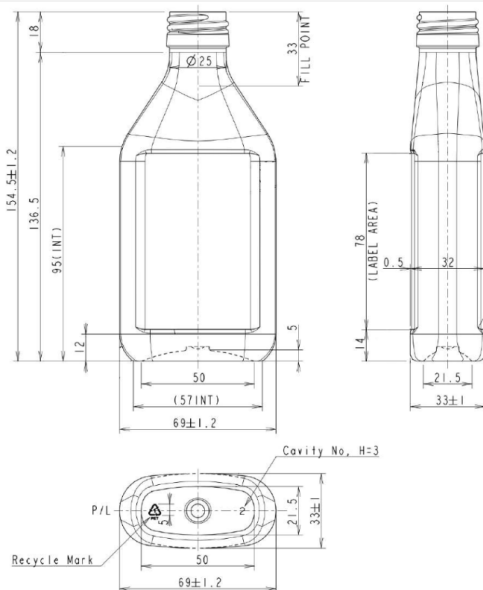

Flask 200

General info

Item no. (SKU):	
Family / Range:	MISC
Capacity:	200ml
Neck:	28 ROPP
Weight:	28
Shape:	Square
Material:	PET
Colour:	All Colours Available
Print Areas:	N/A
Country of Origin:	Lithuania

Packaging Info

Packed in Boxes

Box Dimensions (mm):	594 x 394 x 448
Quantity per box (pcs):	
Boxes per pallet (pcs):	
Quantity per pallet (pcs):	
Net weight (kg):	
Gross weight (kg):	
Pallet height (mm):	2400

Packed in PE bags on trays (Full pallet)

Tray dimensions (mm):	1200 x 800 x 50
Quantity per tray (pcs):	380
Quantity per PE bag (pcs):	190
PE bags per tray (pcs):	2
Trays per pallet (pcs):	14
Quantity per pallet (pcs):	5320
Net weight (kg):	154
Gross weight (kg):	166
Pallet height (mm):	2400